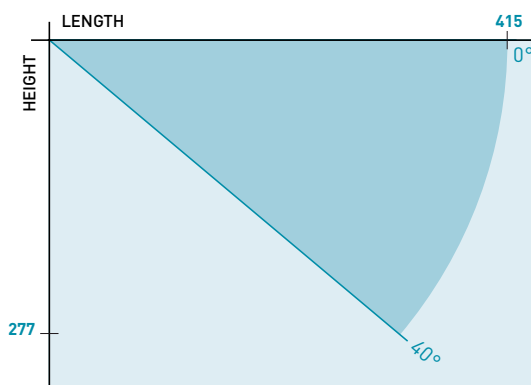

## Winner of the 2010 Red dot design award, SHAN is the state-of-the-art of the cassette awnings.

When it comes to your house, you want a cassette awning that works perfectly and that shades without compromising the aesthetic line. SHAN meets all these requirements and fully integrates with the architecture. SHAN, no compromise on performance, no compromise on design. Because of its marked shape and design, SHAN can only be installed on wall and is only motorized. It is a furnishing object that matches aesthetic and functionality: SHAN, always groundbreaking. The D.T.S. system (Dynamic Tipping System) allows the tipping of the support when the awning is retracting, maintaining a perfect closure of the cassette. The special gasket along the whole terminal profile makes the awning watertight and ensures a silent closure. A single section is up to 7 meters with and can reach a 4,15 meters projection; it can be coupled up to 10 meters with one single fabric.

### Awning sizes with folded arms

### Projection and inclination

All dimensions are in centimeters unless otherwise stated