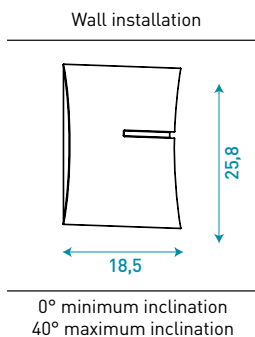

## Winner of the 2010 Red dot design award, SHAN is the state-of-the-art of the cassette awnings.

When it comes to your house, you want a cassette awning that works perfectly and that shades without compromising the aesthetic line. SHAN meets all these requirements and fully integrates with the architecture. SHAN, no compromise on performance, no compromise on design. Because of its marked shape and design, SHAN can only be installed on wall and is only motorized. It is a furnishing object that matches aesthetic and functionality: SHAN, always groundbreaking. The D.T.S. system (Dynamic Tipping System) allows the tipping of the support when the awning is retracting, maintaining a perfect closure of the cassette. The special gasket along the whole terminal profile makes the awning watertight and ensures a silent closure. A single section is up to 7 meters with and can reach a 4,15 meters projection; it can be coupled up to 10 meters with one single fabric.

### Projection and inclination

All dimensions are in centimeters unless otherwise stated

### General features

- Class 2 wind resistance according to European standard EN 13561 (600x365 cm)
- Retractable arm awning with cassette
- Only wall installation
- Inclination ranges between 0° and 40°
- Roller tube 80 mm
- Arm URBAN with DATSystem
- Maximum sizes of a single section: 700x415 cm
- Only motorized
- Continuous micrometric regulation of inclination
- Certified Italian Stainless steel screws and pins
- Certified by TÜV Rheinland
- Design patented
- 2010 Red Dot Design Award winner